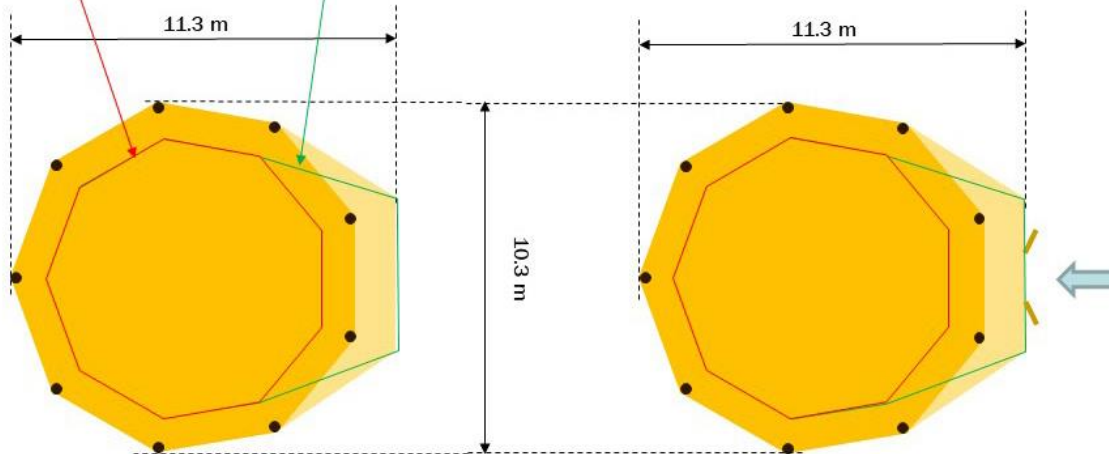

Wall pro UC

28 Prozent effektiverer Raum

Red line shows extent of usable area for seating when sides are down (due to sloping sides)

Green line shows extent of usable area for seating when Extension is fitted. An increase of approximately 28%.