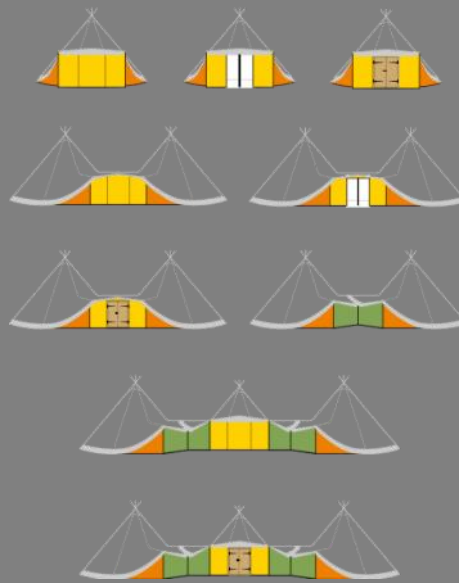

Wall Flex™ System (STRATUS)

WF Wall panel	poles	hardware
Window € 984	€ 396	€ 256
Canvas € 928	€ 396	€ 256

WF Midfill panel		
Window € 936	€ 45	€ 232
Canvas € 840	€ 45	€ 232

WF Infill panels (set L&R)		
Window € 1392	no poles	€ 90
Canvas € 1280	no poles	€ 90

Wooden doors nicht serienmäßig zu liefern. Ein Selbstaufbauzeichnung wird auf Anfrage an das Wandpaneel geliefert.