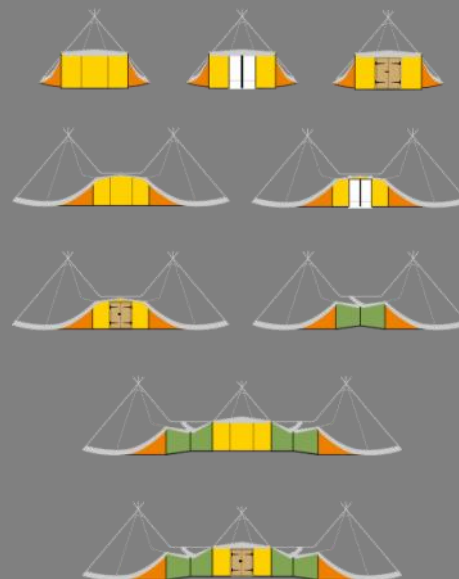

ACCESSOIRES

Prices are excluding shipping and VAT

Furniture

Bamse max
€ 1008
(excluding accessories)

Bamse mini
€ 800
(excluding accessories)

Finnmark Grill
€ 944
(excluding accessories)

Paraffin lamp
€ 25

Lamp holder
€ 10

Bench 2.0 m € 124/p
Table 2.0 m € 352
Complete set € 592

Bench 1.2 m € 112/p
Table 1.2 m € 304
Complete set € 528

Event Matting 2m x 10m € 428

String Light System Stratus € 300
String Light System Cirrus € 284

Wall Flex™ System (STRATUS)

WF Wall panel	poles	hardware
Window € 984	€ 396	€ 256
Canvas € 928	€ 396	€ 256

WF Midfill panel		
Window € 936	€ 45	€ 232
Canvas € 840	€ 45	€ 232

WF Infill panels (set L&R)		
Window € 1392	no poles	€ 90
Canvas € 1280	no poles	€ 90

Wooden doors not to deliver as standard. A self-build drawing is delivered to the Wall panel on request.

Link Flex™

Linking kit PRO (Stratus only)

Universal coupling material for each connection between Stratus Nordic Tipis. It always takes 1 Linking Kit less than the number of Stratus tents that need to be linked between them.

The total cost of a Linking Kit can be reduced depending on the usage requirements, for example in case of only half closed.

Comfort Camping

Hammock
€ 64

Sleeping bag
€ 52

Event Mattress
€ 188

Reindeer hide de Luxe
€ 156