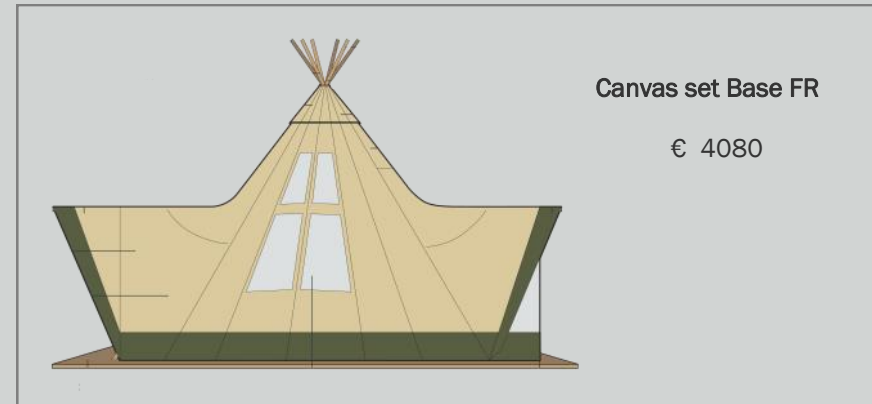

BASE FR canvas set

Canvas set Base FR

€ 4080

CANVAS BASE FR

Standard fire-resistant tent cloth.

PRO Poles & Hardware

	Pole set	€ 1328
	Extra poles	€ 168
	Hardware (ground)	€ 531
	Hardware (platform)	€ 310
Attachment materials:	Set (50) 19 mm straps	€ 176
Straps OR Rope	Set Polyhemp ropes	€ 39

OPTIONAL

	Canvas raising set	€ 116
	n Vent cap with chimney opening In order with canvas set	€ 50
	Mesh protection in top	€ n.n.b.
	Heavy duty fabric floor with mesh	€ n.n.b.
	Heavy duty fabric floor without mesh	€ n.n.b.