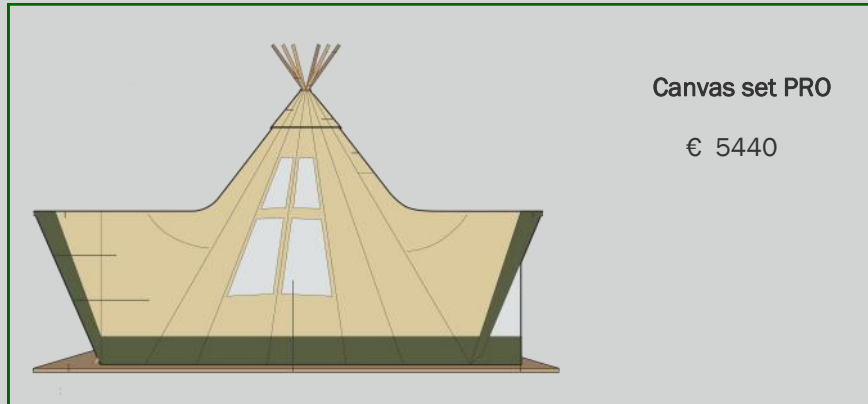

PRO canvas set

Canvas set PRO

€ 5440

CANVAS PRO

Very high-quality fire-resistant tent fabric that has been developed and produced exclusively for Tentipi. The PRO tent canvas has a unique coating that makes it 100% waterproof and more resistant to UV radiation.