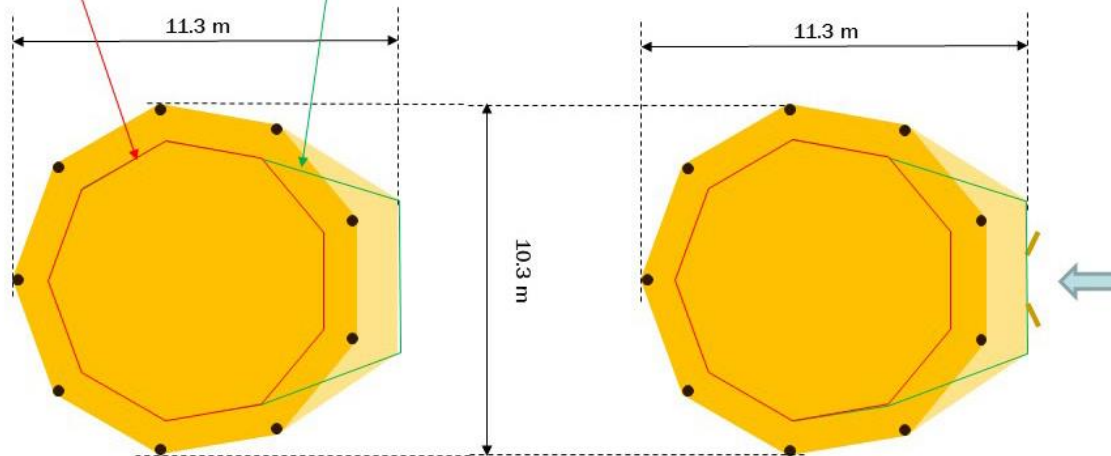

Wall canvas

28 procent meer effectieve ruimte

Red line shows extent of usable area for seating when sides are down (due to sloping sides)

Green line shows extent of usable area for seating when Extension is fitted. An increase of approximately 28%.