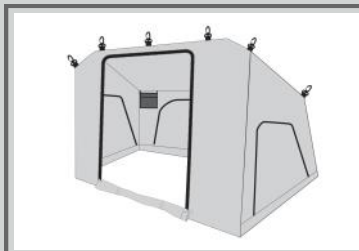

Jimba Jimba Thermo Inner-tent

Medium € 169

Large € 179

Prices are including VAT and excluding assembly and shipping.

Bookara Medium

Medium € 1889

Prices are including VAT and excluding assembly and shipping.