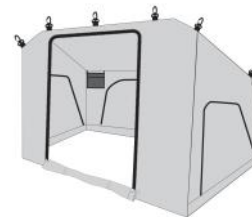

Bookara Thermo Inner-tent

Medium € 169

Large € 179

Prices are including VAT and excluding assembly and shipping.