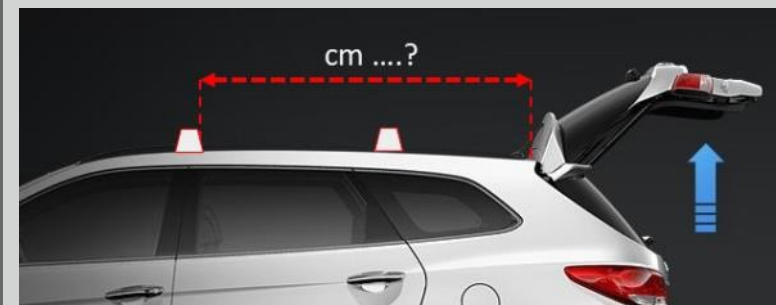

Specificaties YUNA 140 & 160

	140	160
Sleeping capacity	2 persons	3 persons
Dimensions (closed)	154 x 132 x 38 cm	174 x 132 x 38 cm
Dimensions (open)	154 x 264 cm	174 x 264 cm
Sleeping footprint	250 x 140 cm	250 x 160 cm
Peak internal height	130 cm	130 cm
Weight (incl. ladder)	57 kg	61 kg
Base construction	Frame: 100% Aluminium Inner tent: Polycotton with water-resistant Polyurethane coating Outer tent: Poly Oxford with water-resistant Polyurethane coating, UV & mold resistant Cover: Heavy duty PVC	Frame: 100% Aluminium Inner tent: Polycotton with water-resistant Polyurethane coating Outer tent: Poly Oxford with water-resistant Polyurethane coating, UV & mold resistant Cover: Heavy duty PVC
Mosquito screens	✓	✓
Seasons	All	All
Color	Blue/Grey – Black Edition. Other colors are available on request.	Blue/Grey. Other colors are available on request.

De Yuna 140/160 is geschikt voor uw auto indien:

De afstand tussen de voorste dakdrager en de openstaande achterklep 80 cm of meer is.

En