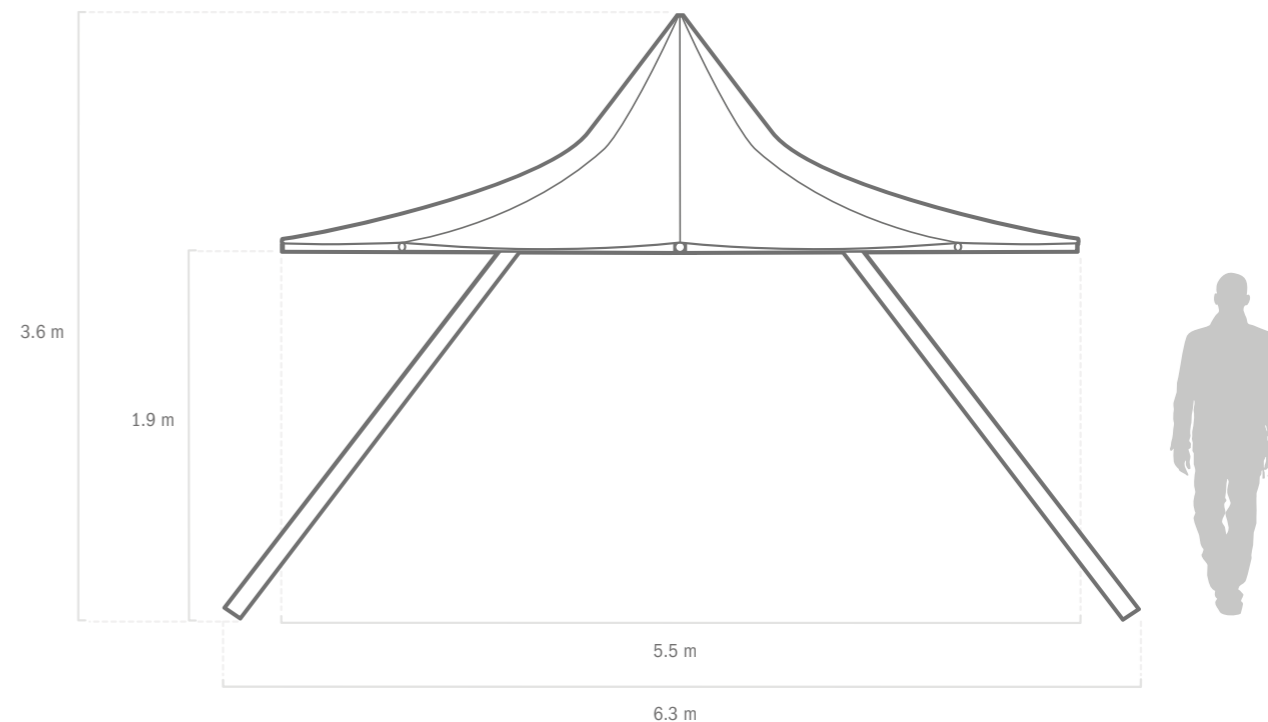

Nimbus © Äventyrs Service, Sweden - aventyrsservice.se

A simple canopy, with or without side walls, Nimbus™ is a fun and distinctive structure that is quick to build. It is perfect as a cool gazebo for entertaining friends, as a trade stand with a difference, or even as a stage cover.

Specifications

	Nimbus	
Capacity*	Standing	30
	Seated 8 per table	16
	Seated 6 per table	12
Dimensions when pitched**	Diameter (m)	5.5
	Height (m)	3.6
	Covered area (m²)	24
Dimensions when packed**	Bundle of poles (m)	5.5 x 0.3 x 0.3
	Canvas and hardware (m)	0.6 x 0.6 x 0.3
Weight	(kg)	150
Build team and build time		2 people 30 minutes
Quality grades		Pro Comfort Base