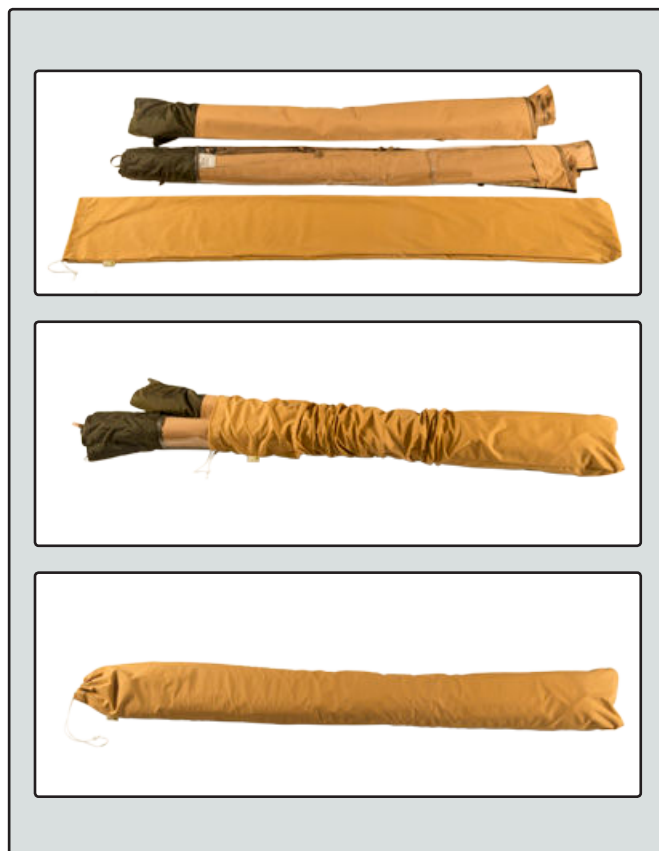

# Packing bag for WallFlex

Practical storage for WallFlex walls

**Tentipi**   
authentic nordic tipis since 1989

A specially designed packing bag which facilitates the transport and storage of WallFlex walls.

All WallFlex walls, especially those with PVC windows, are best stored rolled up. This helps to keep the windows smooth and the walls clean while minimising the risk of damage. Each packing bag can hold up to three walls sections depending on the type of wall.

The packing bag is 255x35 cm.

11029 WF Packing bag

**Tentipi® Event**

Make it an event to remember